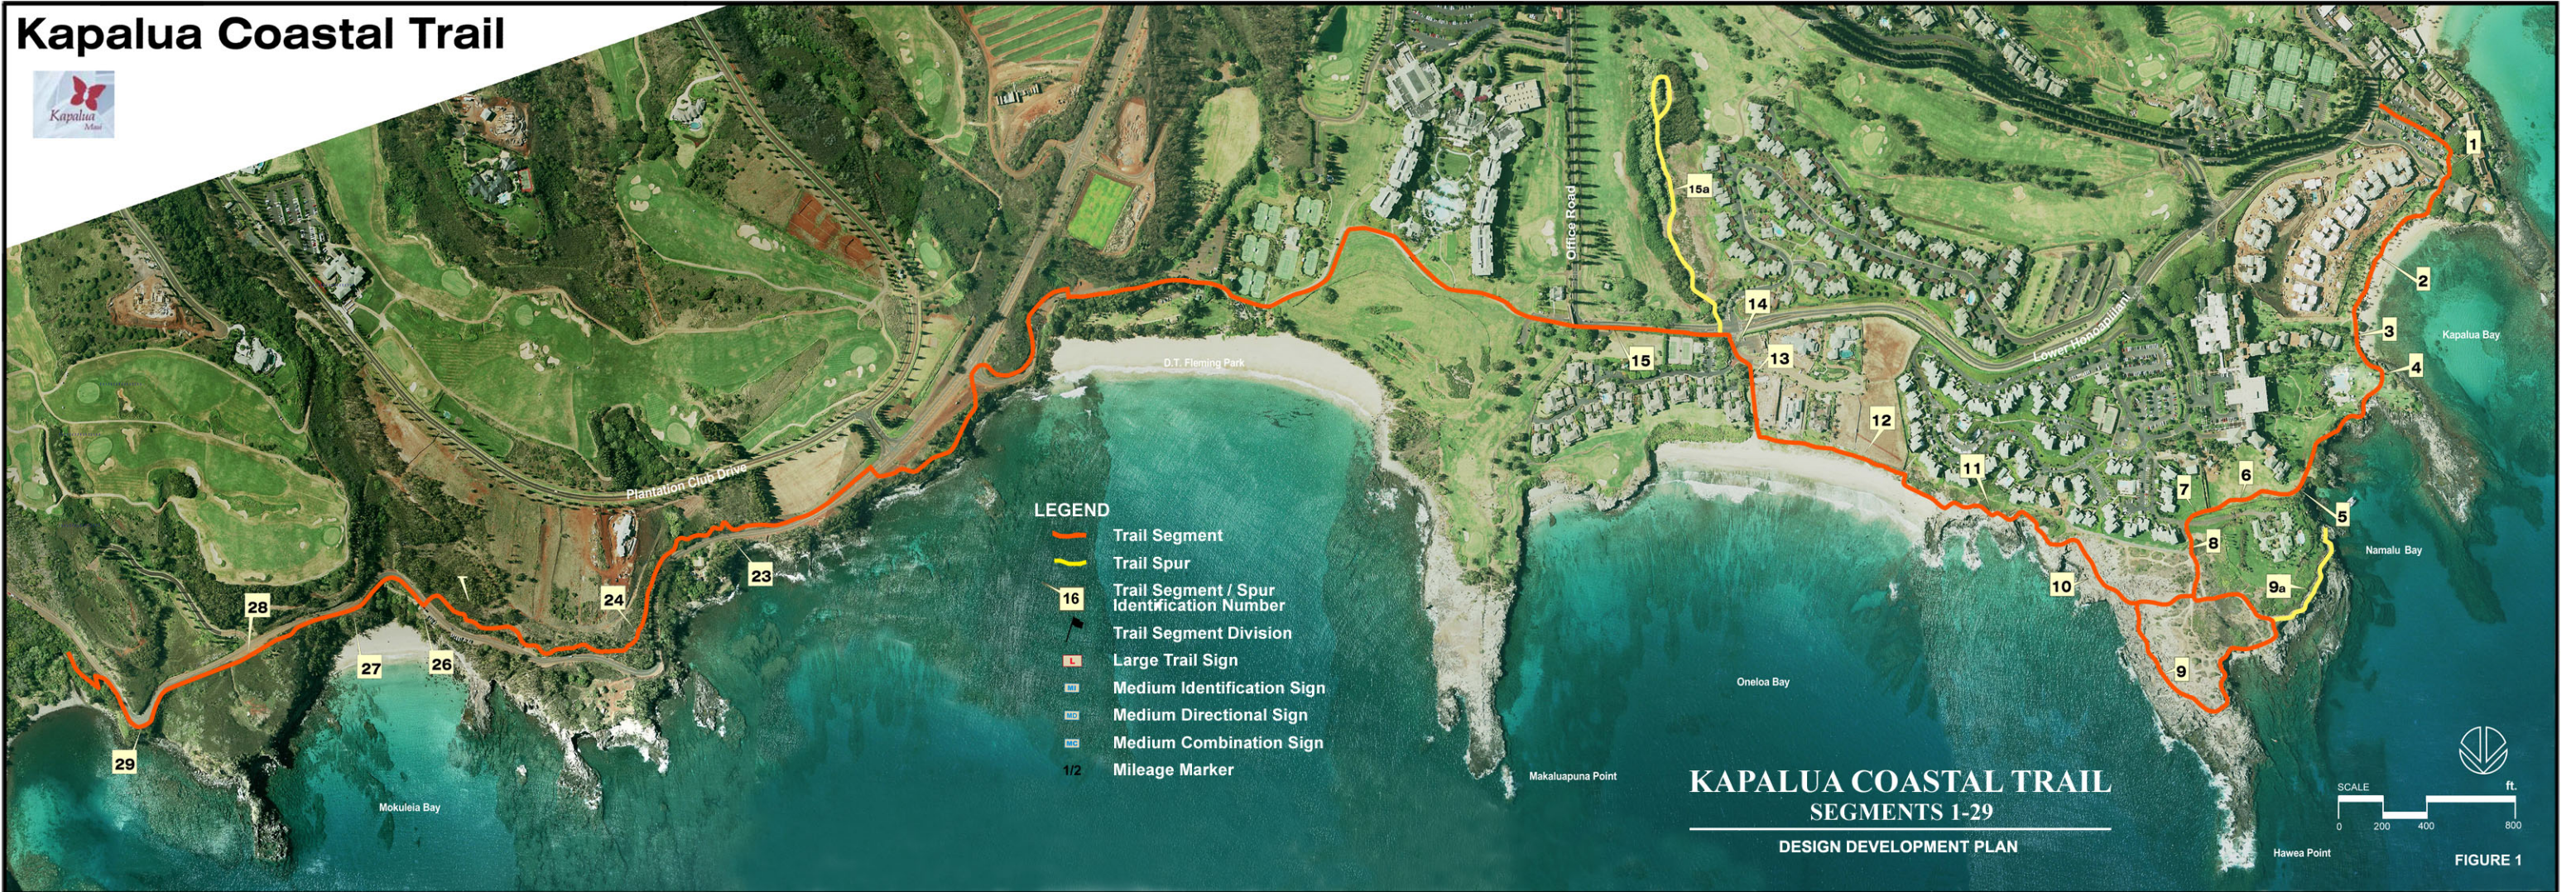

Kapalua Coastal Trail

Source: Helber Hastert & Fee, Planners

LEGEND

- Trail Segment
- Trail Spur
- Trail Identification Number

Figure 1
Trail Plan
Kapalua Coastal Trail

Maui Land & Pineapple Company ISLAND OF MAUI
NORTH LINEAR SCALE (FEET)
NOT TO SCALE
PBR HAWAII